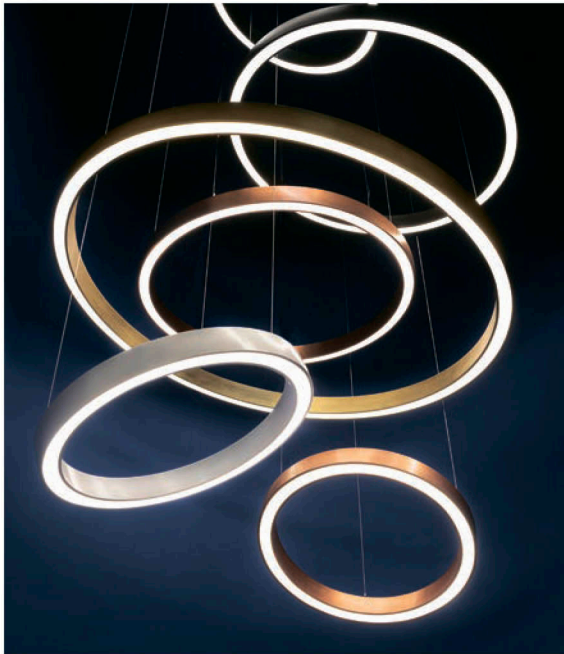

# THE RING

Designer | **VISO Design Studio**

Plated steel body is available in multiple finishes

Custom sizes and colours are available

Custom canopies are available\*

Dimming options are available

Diffuser is included

LED

\*Custom canopies are available for orders above \$5K only.

## FINISHES

WHITE 10

BRUSHED  
COPPER 29

HAIRLINE  
BRONZE 45

STATUARY  
BRONZE 46